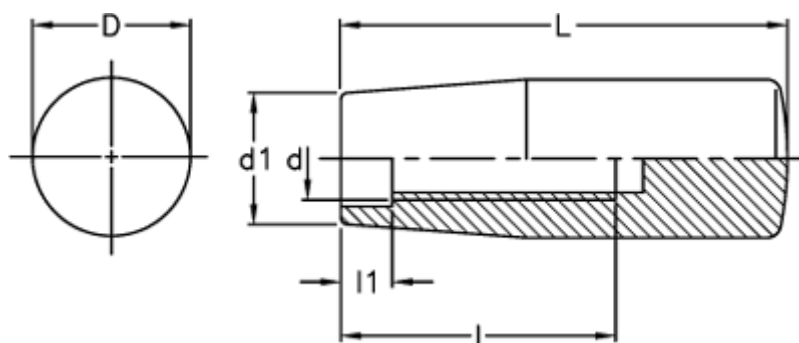

Data Sheet

Article number: 2304022201
Description: E+G Handle
I.280/115-M12

Measures

d = M12

D = 29

d1 = 23

l = 58

L = 116

l1 = 8.0